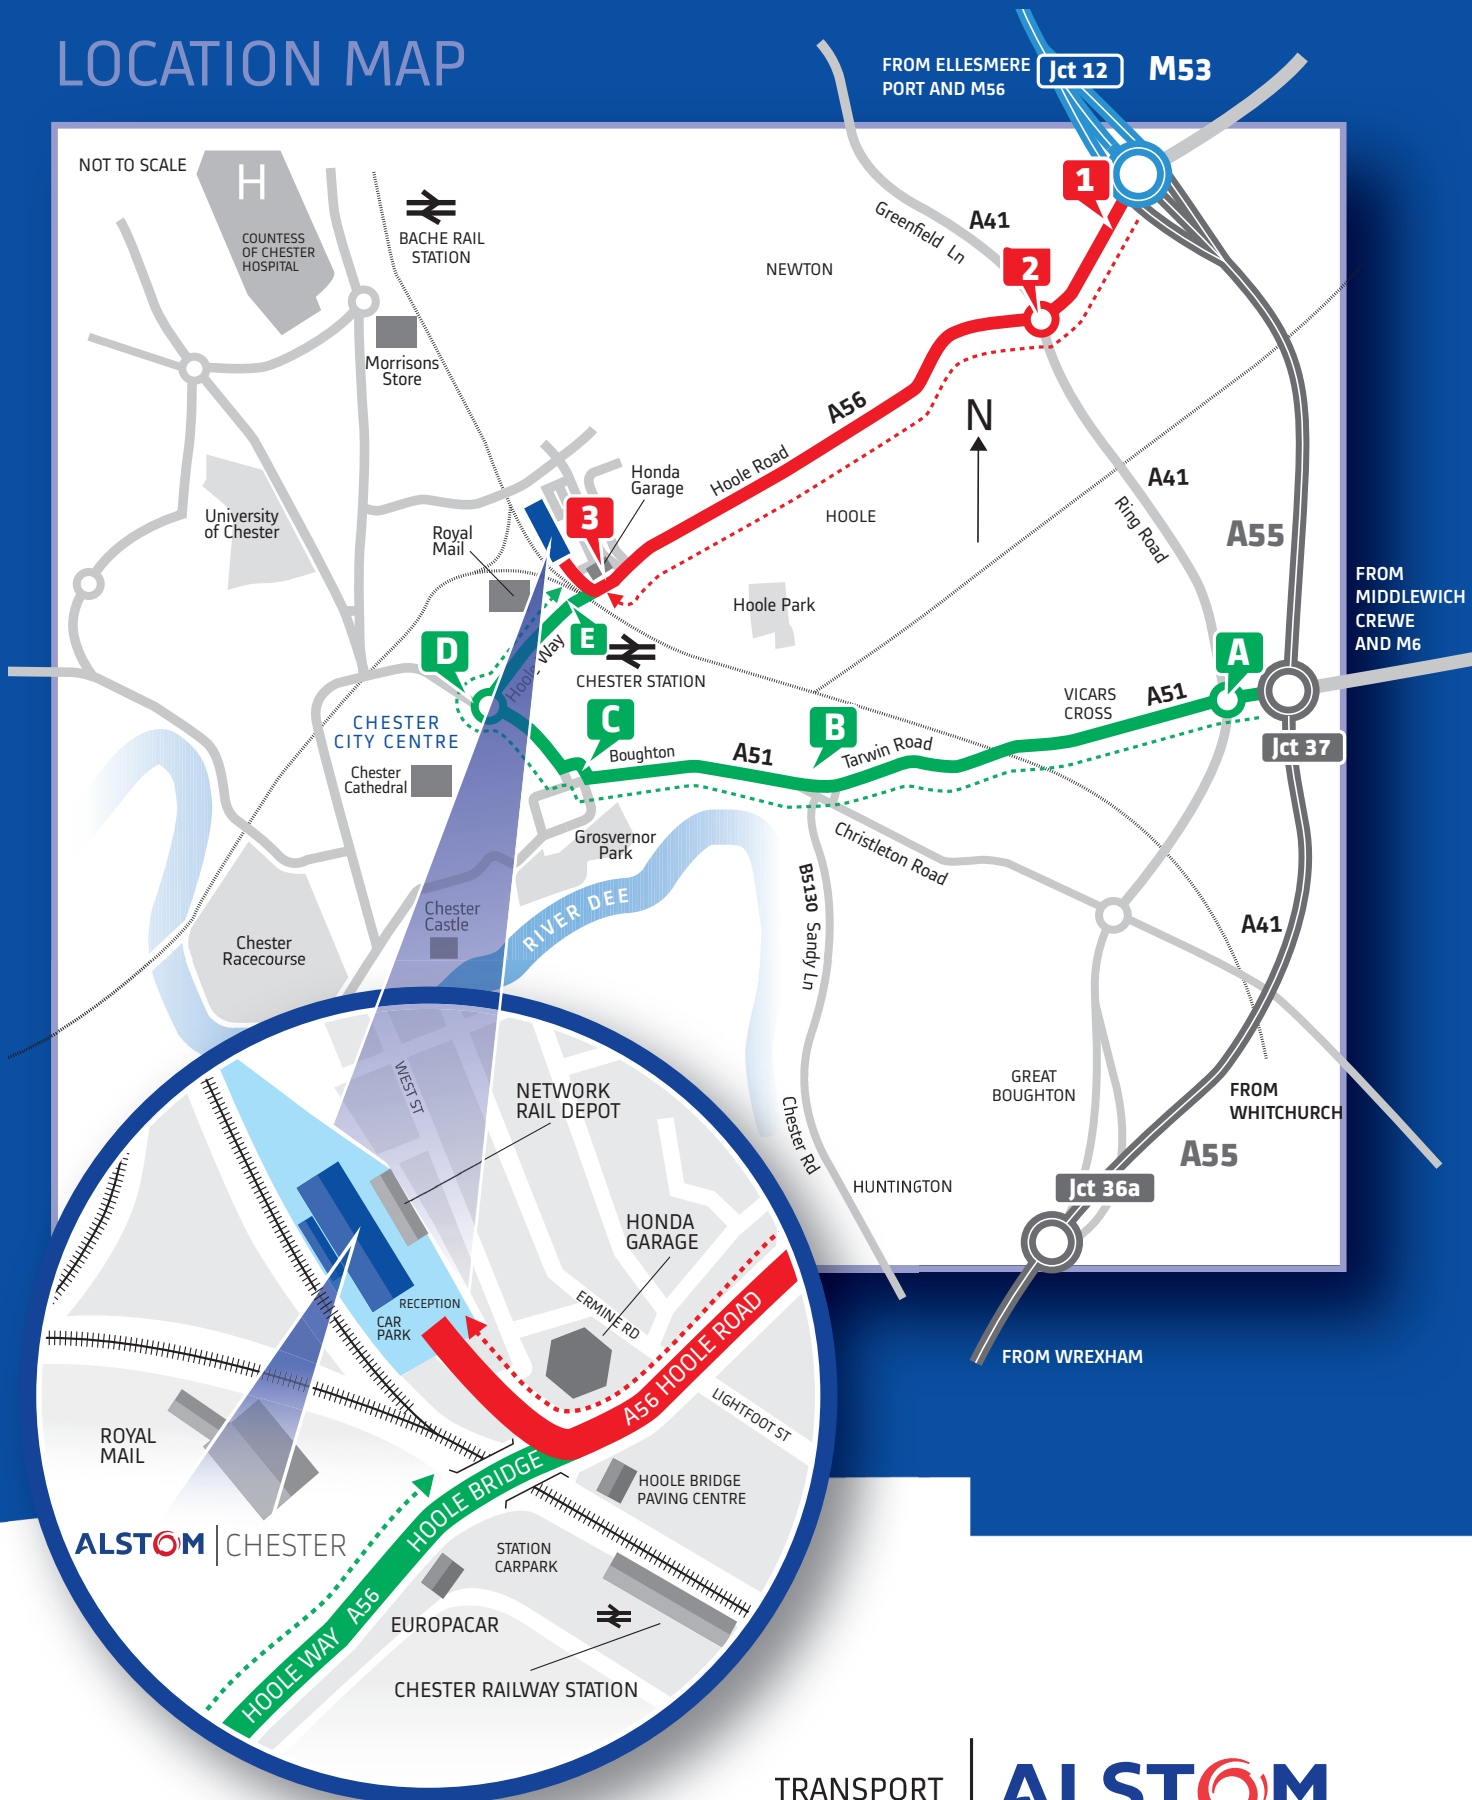

CHESTER

CHESTER TRAINCARE CENTRE

Hoole Bridge, Hoole Road, Chester CH2 3DJ

Tel: 01244 605 873

LOCATION MAP

CHESTER

**CHESTER
TRAINCARE CENTRE**

Hoole Bridge, Hoole Road,
Chester CH2 3DJ

Tel: 01244 605 873

DIRECTIONS

From the North Jct 12 M53

- 1** At junction 12 of the M53, take the A56, Hoole Road
- 2** At the roundabout take the second exit, A56, Hoole Road.
- 3** Before the A56 Hoole Road passes over the railway, and with the Honda garage immediately on your right, turn right.

Follow signs to ALSTOM Reception.

TOTAL
DISTANCE
FROM M53
JCT 12

2 Miles

From the South Jct 37 A55

- A** Exit the A55 at junction 37, and take the A51, Vicars Cross Road dual carriageway.
- B** Stay with the A51 (now Tarvin Road) around the one way system after which it becomes Boughton.
- C** At the next large roundabout take the A5268, St Oswalds Way.
- D** At the next large roundabout take the A56, Hoole Way.
- E** After A56 Hoole Way passes over the railway, turn left before the Honda garage.

Follow signs to ALSTOM Reception.

TOTAL
DISTANCE
FROM A55
JCT 37

2 1/2 Miles

By Rail

Chester Station

Termini include : Liverpool,
Manchester Piccadilly, Birmingham
and Cardiff

TOTAL
DISTANCE
FROM STATION

300 yds